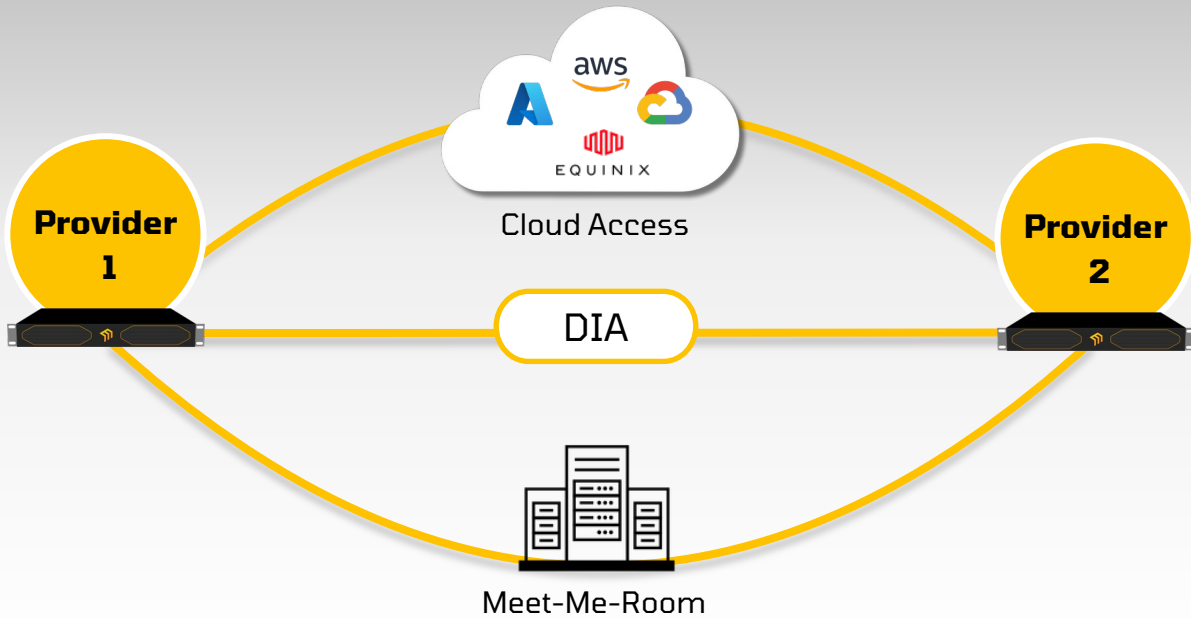

Private Connectivity, Any Network, Any Transport.

Reach is limited
beyond your edge.

Cloud on-ramp is
complex to provision.

Underutilized capacity
is hidden and static.

Instant Private Connectivity

NNIs directly from your infrastructure. Ethernet over fiber or DIA.

AUTOMATE

Private paths in
minutes. No routing
complexity.

EXTEND

Reach partners,
fabrics, & clouds.
Offer new services.

MONETIZE

Spare capacity
becomes an instantly
sellable service.

Path Border Controller (PBC)

- 1 RU device at your edge
- Dual 100G interfaces
- Private Ethernet paths

Path Computation Engine (PCE)

- Carrier-neutral NNI engine
- Cloud-native orchestration
- Full visibility & control